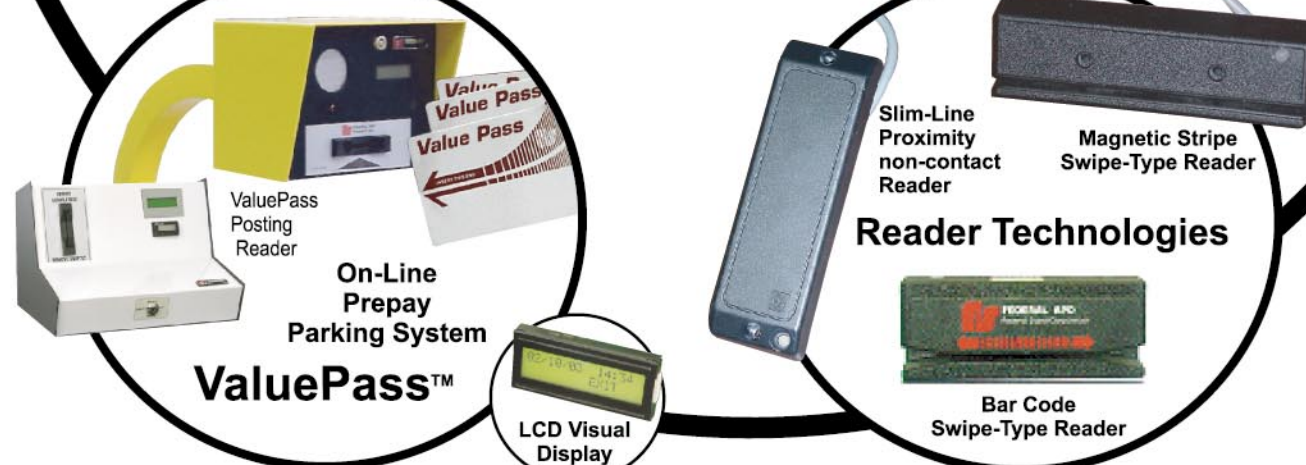

Reader Technologies

The Brain (Controller):

It starts and ends with the brains of the outfit. We provide all the functionality necessary to keep your customers happy, with an innovative product design that provides you with fast and easy access.