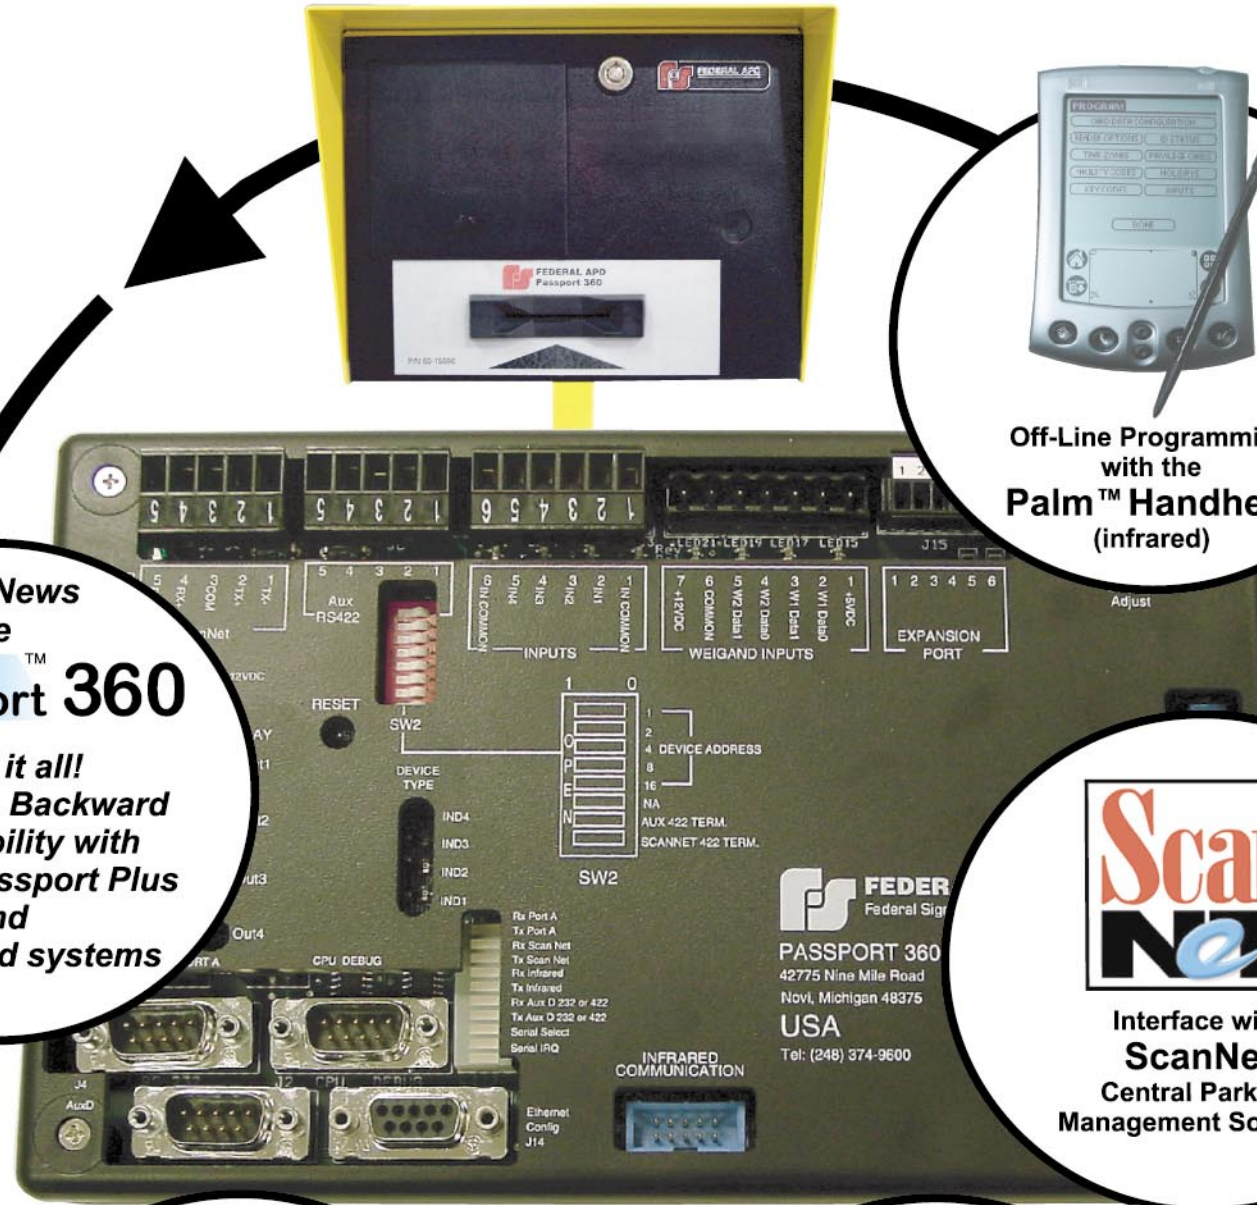

Flexible and User-friendly Operation:

The Passport 360 features are flexible and user-friendly for all your access facility management requirements. As a systems integrator we focus on a complete solution that work together to deliver a true systems approach to parking.

Good News the **Passport 360**

Does it all!
Along with Backward compatibility with existing Passport Plus and Host-based systems